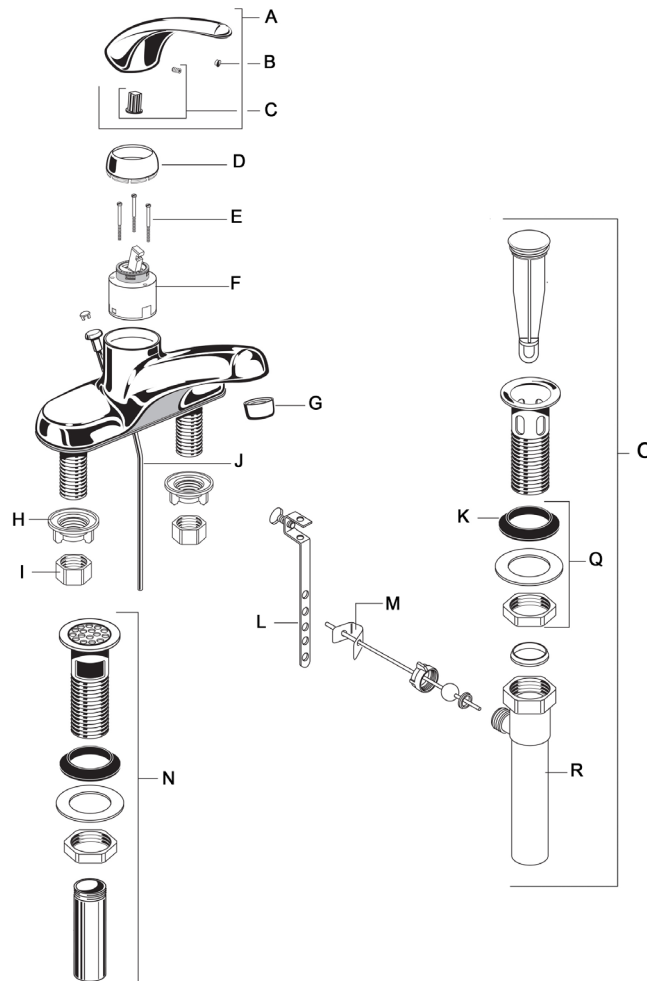

American Standard

Colony Soft Single Control Centerset Faucet Models 2175.500, 2175.505, 2175.504, & 2175.506

A	99311716	Handle Kit
B	99451050	Blue/Red Index Button
C	99311717	Handle Screw Kit
D	99014619	Cap
E	99014685	Cartridge Screws
F	99110987	Cartridge
G	99047976	1.5 GPM Aerator
H	69422	Attachment Nut
I	69405	Supply Nut
J	99330454	Lift Rod
K	99330453	Rubber Gasket
L	29034	Extension
M	NLA	Clip
N	99272986	Complete Drain (2175.506 Only)
O	99420107	Drain Body
Q	NLA	Retainer Kit
R	NLA	Tailpiece

Schematic Reference Code AST_SLL_COL

LAVATORY SCHEMATICS